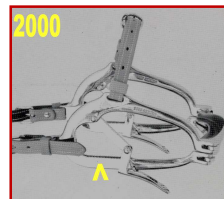

INTERNET ADRESS

- HORSE DENTAL EQUIPMENT HDE
- WWW.HORSE-DENTAL-EQUIPMENT.COM
- EQUINE BLADES UK
- WWW.EQUINEBLADESDIRECT.COM
- HAUSSLER
- WWW.HAEUSSLER-DENTALVET.DE
- DIAMAS OOSTENRIJK
- WWW.DIAMAS.AT

EUROPEAN EQUINE DENTAL
CONSULTANCY

INTERNET ADRESS

- KRUISE
- WWW.KRUISE.COM
- EICKEMEYER
- WWW.EICKEMEYER.DE
- EUROPEAN EQUINE DENTAL CONSULTANCY
- WWW.EQUINEDENTAL.EU

EUROPEAN EQUINE DENTAL
CONSULTANCY

SPECULUM

- HAUSMAN
- MAC PHERSON
- MILLENIUM 2000 / WWE
- MIGHTY SPEC / CAPPS

EUROPEAN EQUINE DENTAL
CONSULTANCY

EUROPEAN EQUINE DENTAL
CONSULTANCY

HEADLIGHT

- IMPORTANT
- ENOUGH LUX
- CORDLESS
- LAMB BULB BETWEEN THE EYES
- RECHARGEABLE
- EQUITEC HEADLIGHT